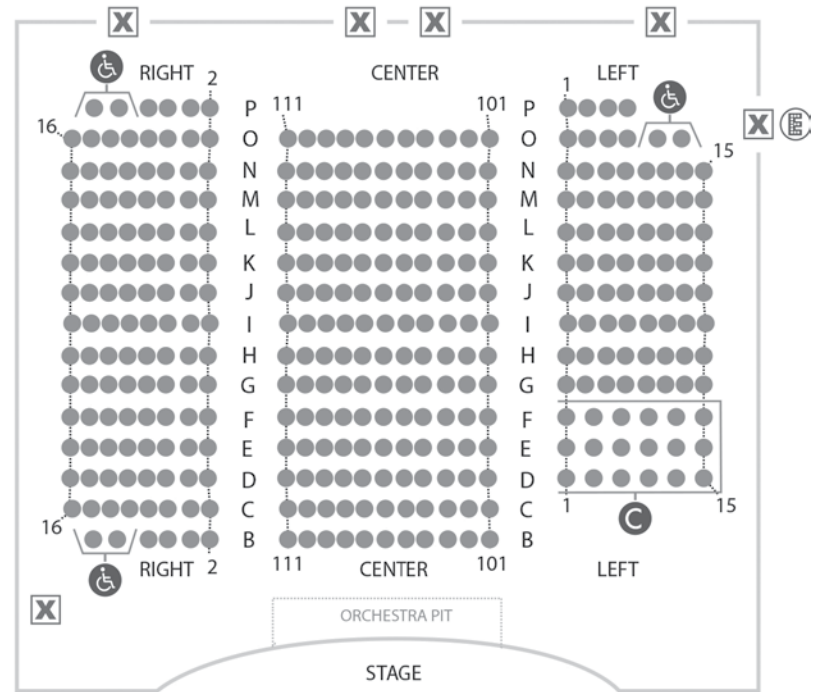

Seating

BALCONY

ORCHESTRA

PLEASE NOTE:

Check rochesteroperahouse.com for available seating.
For handicap seating, please call the ROH Box Office at (603) 335-1992.

- Comfort Seating
- Elevator
- Handicap Seating
- Exits