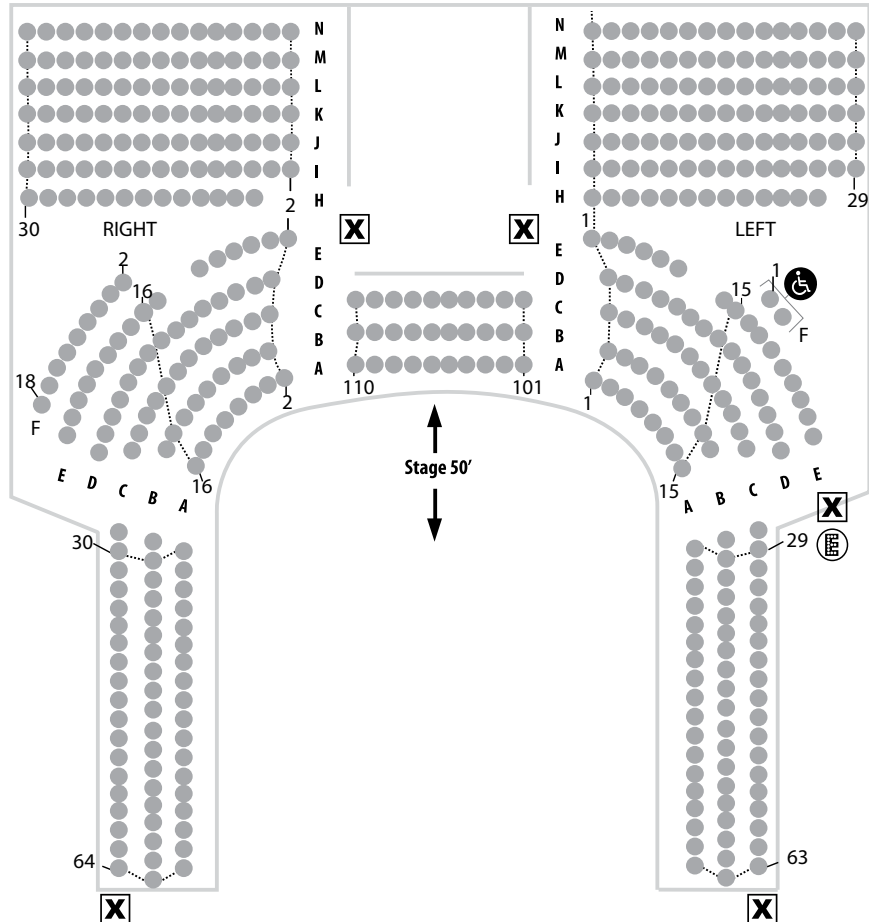

Seating

BALCONY

ORCHESTRA

PLEASE NOTE:

Check rochesteroperahouse.com for available seating.
For handicap seating, please call the ROH Box Office at (603) 335-1992.

- Comfort Seating
- Elevator
- Handicap Seating
- Exits